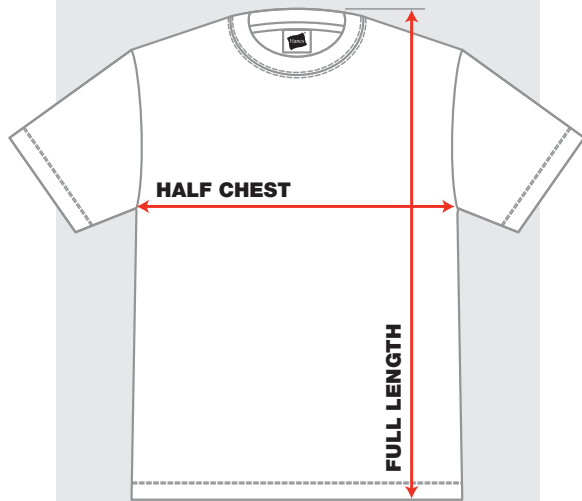

SIZING CHART

all you need.®

WOMEN:

Chest Measure loosely around the fullest part of the bust. Half chest measurement is half of this figure.

Full Length Measure distance from the top neck area of the tee down to the bottom.

MEN:

Chest Measure loosely around the broadest part of the chest. Half chest measurement is half of this figure.

Full Length Measure distance from the top neck area of the tee down to the bottom.

Hanes sizing charts are in centimetres and sizing is subject to a tolerance of +/-2.5cm.

As 2010 stock levels sell out and are replaced with 2011 stock, sizing may vary and the Hanes range will become tagless.

AU6000 men's Beefy-T®

	S	M	L	XL	2XL	3XL	4XL	5XL
HALF CHEST	50.0	53.0	56.0	59.0	62.0	65.0	68.0	71.0
LENGTH	69.0	71.0	73.0	75.0	77.0	79.0	82.0	84.0